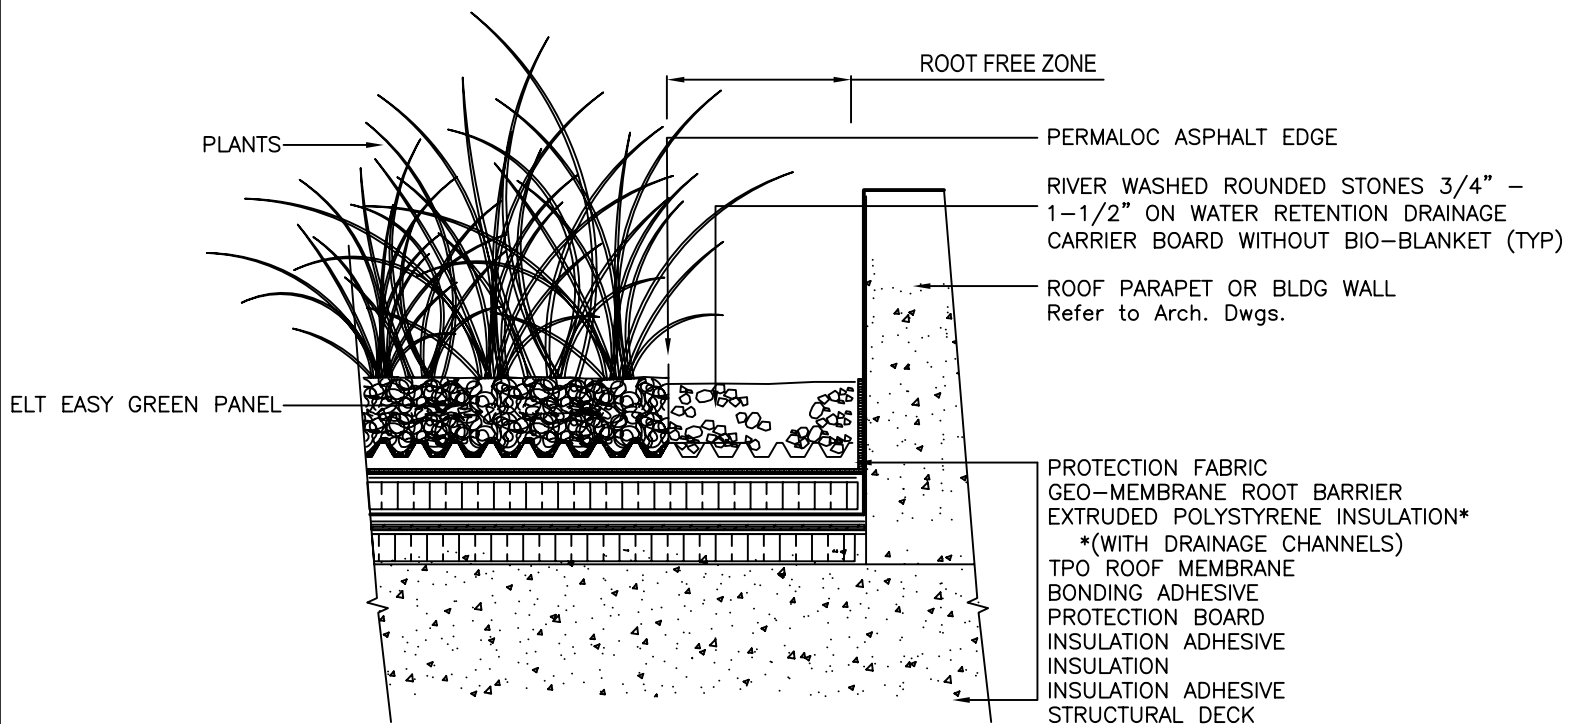

ELT Easy Green™

Green Roof Systems

ELEVATED LANDSCAPE TECHNOLOGIES INC.
245 KING GEORGE RD, SUITE 319
BRANTFORD, ON N3R 7N7
PHONE: 1- 866-306-7773
FAX: 1-866-381-3035
www.elgreenroofs.com

○ INTENSIVE GREEN ROOF - ROOT FREE ZONE