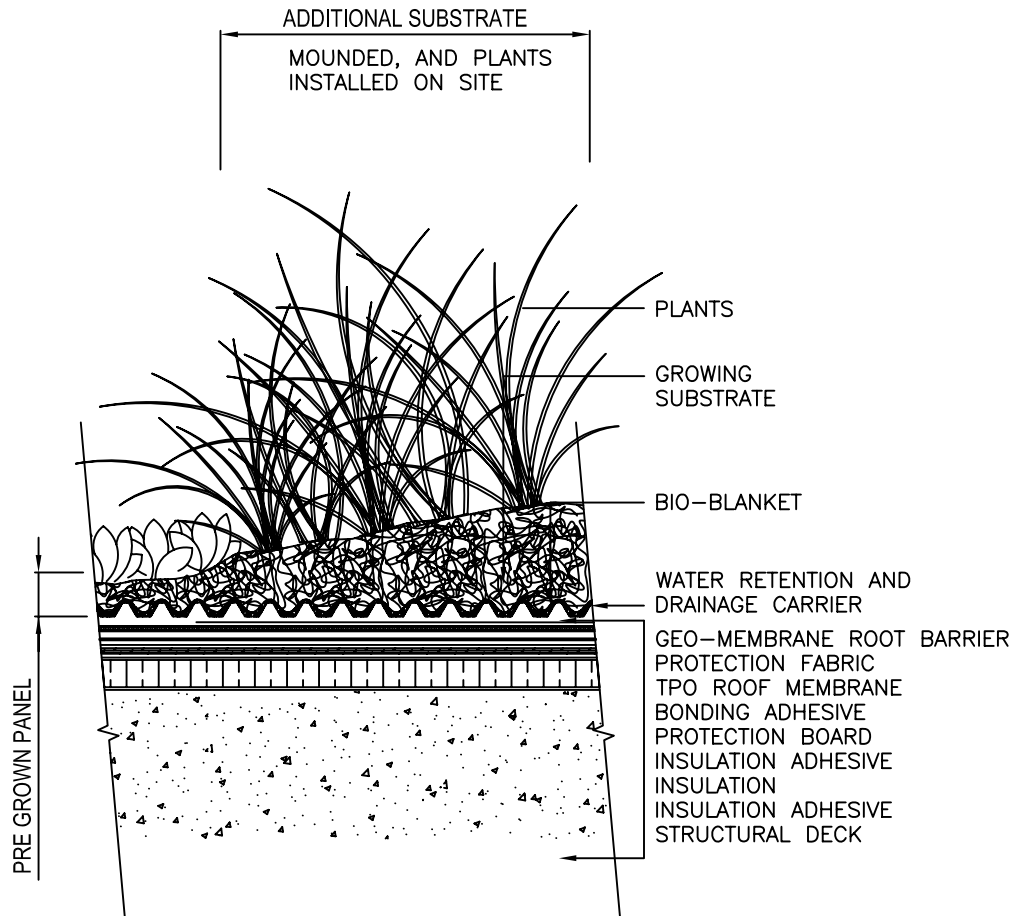

ELT Easy Green™

Green Roof Systems

ELEVATED LANDSCAPE TECHNOLOGIES INC.
245 KING GEORGE RD, SUITE 319
BRANTFORD, ON N3R 7N7
PHONE: 1- 866-306-7773
FAX: 1-866-381-3035
www.eltgreenroofs.com

○ ADDITIONAL SUBSTRATE ON HYBRID INTENSIVE ELT EASY GREEN SYSTEM