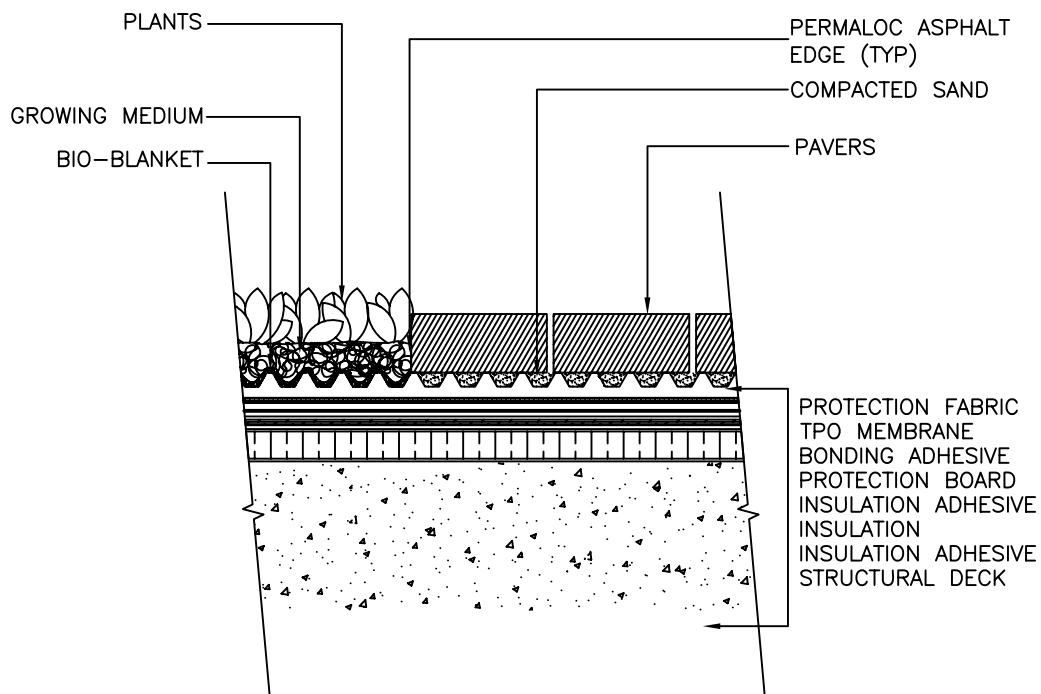

# ELT Easy Green™

Green Roof Systems

ELEVATED LANDSCAPE TECHNOLOGIES INC.  
245 KING GEORGE RD, SUITE 319  
BRANTFORD, ON N3R 7N7  
PHONE: 1- 866-306-7773  
FAX: 1-866-381-3035  
www.eltgreenroofs.com

PERMEABLE PAVING ON ELT EASY GREEN SYSTEM